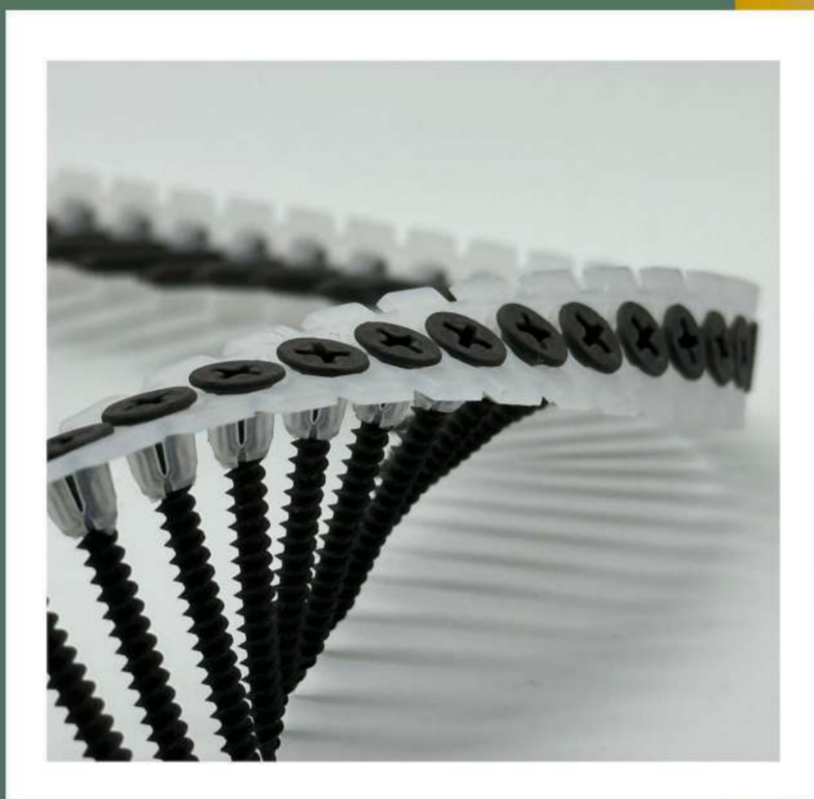

INSTEAD OF COMPROMISING

WE COMMITTED TO CREATION

25 PCS BELT-TYPE COLLATED SCREWS

Tired of dealing with collated screws' heavy dangling tail when using your common collated screw gun?

We hear you, and we're dedicated to providing a solution: introducing our 25 PCS Belt-Type Collated Screw. Our creation is the ideal answer to the challenges faced by end-users using long-length collated screws with the widely used collated screw gun.

25 Pcs Belt-type
Precision Improved

25 Pcs Belt-type
Lightweight Strip

25 Pcs Belt-type
Effortless Loading

50 Pcs Belt-type

50 Pcs Belt-type

Interference from the chain's dangling tail

50 Pcs Belt-type

50 Pcs Belt-type

Impact the maneuverability and ease of use

SPECIAL FEATURES

Stability and Efficiency; The 25 Pcs Belt-Type Collation ensures superior stability in high-speed applications. Its lightweight strip enhances alignment, minimizing the risk of jams or misfeeds, particularly with long screws.

Effortless Loading: Loading 25 Pcs Belt-Type collated screws into compatible screw guns is quick and uncomplicated.

Tool Compatibility: Designed for seamless integration with commonly used tools.

Enhanced Performance: Shortened strips eliminate interference from the chain's dangling tail, improving convenience and precision during collated screw gun usage.