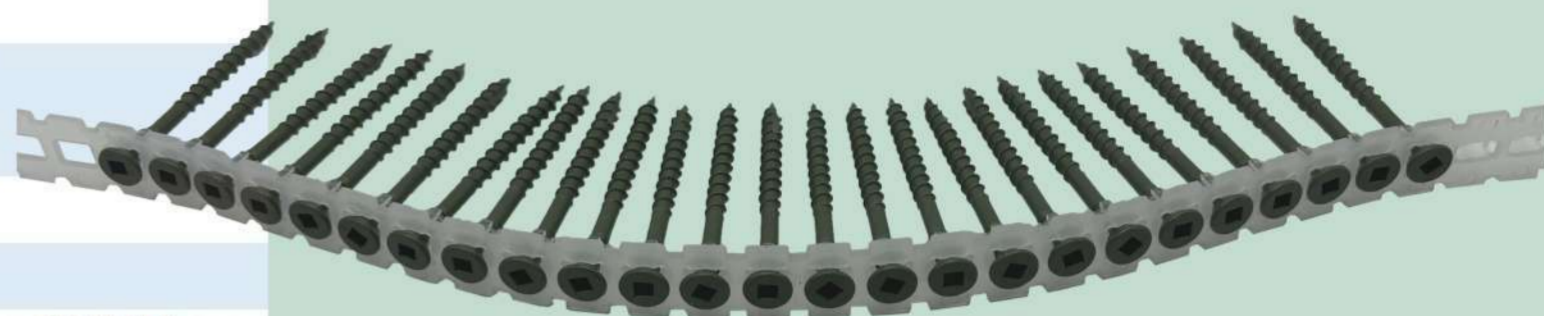

PRODUCT & PACKAGE INFORMATION

Jau Yeou Industry Co., Ltd.

PROFESSION, OUR GAME

Make sure all your construction needs are attended to