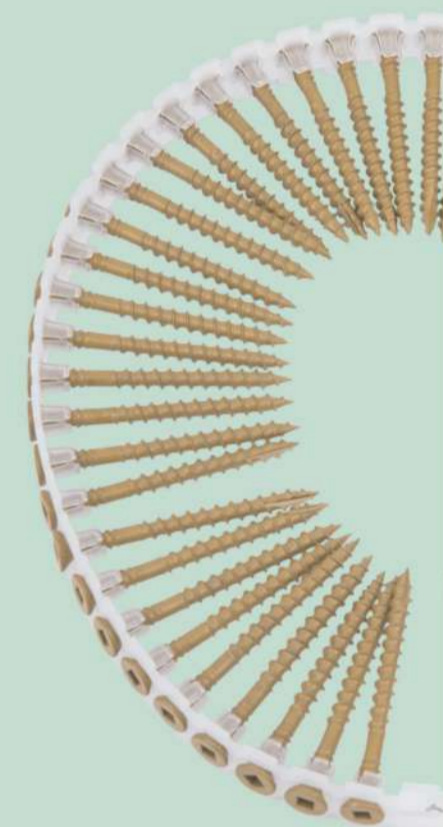

PRODUCT & PACKAGE INFORMATION

Jau Yeou Industry Co., Ltd.

PROFESSION, OUR GAME

Make sure all your construction needs are attended to