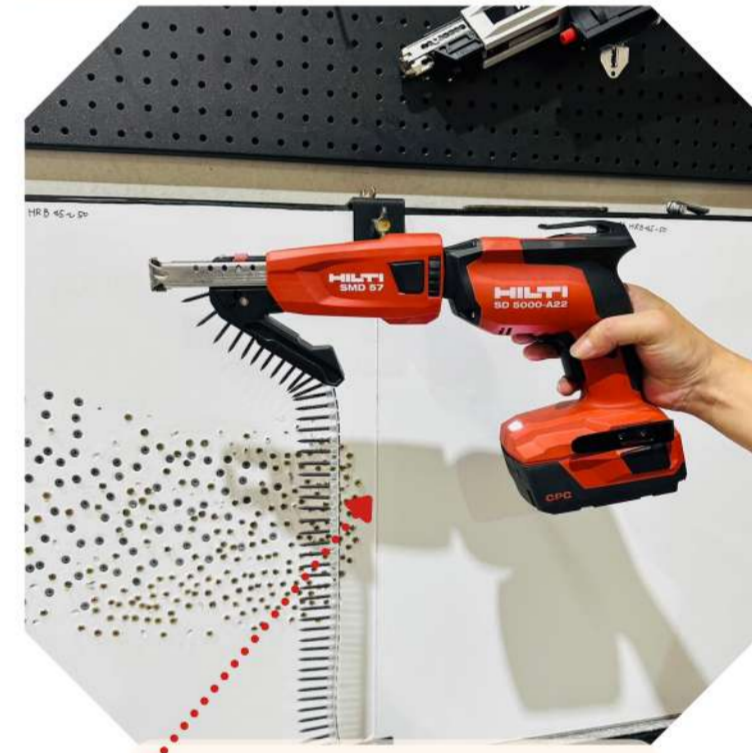

INSTEAD OF COMPROMISING

WE COMMITTED TO CREATION

25 PCS BELT-TYPE COLLATED SCREWS

Tired of dealing with collated screws' heavy dangling tail when using your common collated screw gun?

We hear you, and we're dedicated to providing a solution: introducing our 25 PCS Belt-Type Collated Screw. Our creation is the ideal answer to the challenges faced by end-users using long-length collated screws with the widely used collated screw gun.

25 Pcs Belt-type
Precision Improved

25 Pcs Belt-type
Lightweight Strip

25 Pcs Belt-type
Effortless Loading

50 Pcs Belt-type

50 Pcs Belt-type

Interference from the chain's dangling tail

50 Pcs Belt-type

50 Pcs Belt-type

Impact the maneuverability and ease of use

SPECIAL FEATURES

Stability and Efficiency; The 25 Pcs Belt-Type Collation ensures superior stability in high-speed applications. Its lightweight strip enhances alignment, minimizing the risk of jams or misfeeds, particularly with long screws.

Effortless Loading: Loading 25 Pcs Belt-Type collated screws into compatible screw guns is quick and uncomplicated.

Tool Compatibility: Designed for seamless integration with commonly used tools.

Enhanced Performance: Shortened strips eliminate interference from the chain's dangling tail, improving convenience and precision during collated screw gun usage.