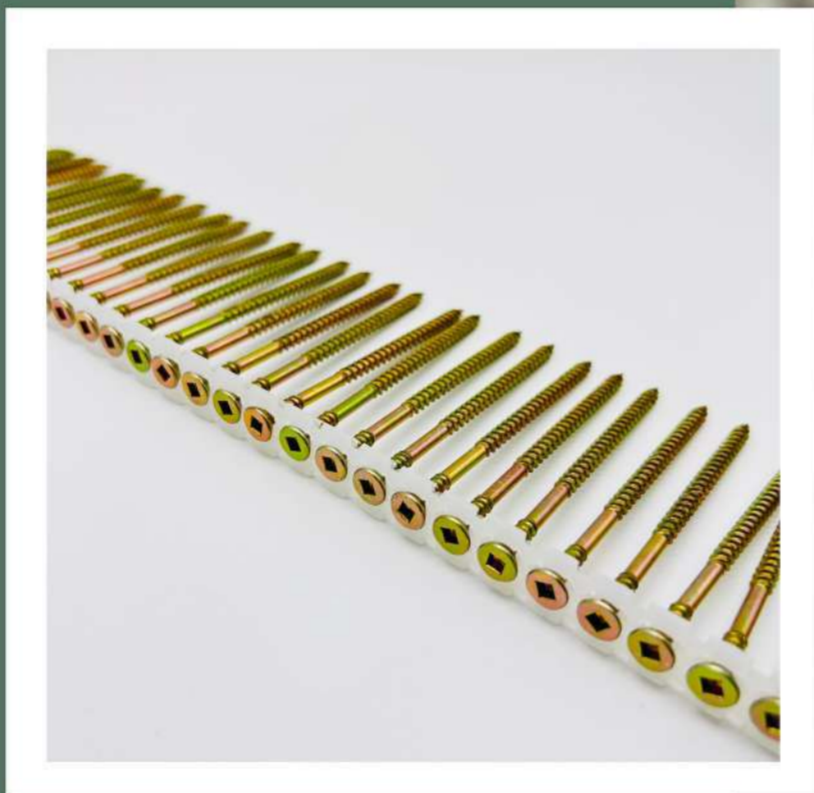

INSTEAD OF COMPROMISING

WE COMMITTED TO CREATION

25 PCS BELT-TYPE COLLATED SCREWS

Tired of dealing with collated screws' heavy dangling tail when using your common collated screw gun?

We hear you, and we're dedicated to providing a solution: introducing our 25 PCS Belt-Type Collated Screw. Our creation is the ideal answer to the challenges faced by end-users using long-length collated screws with the widely used collated screw gun.

25 Pcs Belt-type
Precision Improved

25 Pcs Belt-type
Lightweight Strip

25 Pcs Belt-type
Effortless Loading

50 Pcs Belt-type

50 Pcs Belt-type

Interference from the chain's dangling tail

50 Pcs Belt-type

50 Pcs Belt-type

Impact the maneuverability and ease of use

SPECIAL FEATURES

Stability and Efficiency; The 25 Pcs Belt-Type Collation ensures superior stability in high-speed applications. Its lightweight strip enhances alignment, minimizing the risk of jams or misfeeds, particularly with long screws.

Effortless Loading: Loading 25 Pcs Belt-Type collated screws into compatible screw guns is quick and uncomplicated.

Tool Compatibility: Designed for seamless integration with commonly used tools.

Enhanced Performance: Shortened strips eliminate interference from the chain's dangling tail, improving convenience and precision during collated screw gun usage.